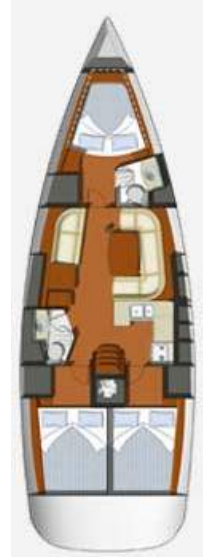

Sun Odyssey 42 i

New

Overall length	12,85 m
Beam	4,13 m
Draft	2,13 m
Engine - Yanmar	54 Hp
Cabin	3
Berth	6 + 2
Sail Area	81,5 m ²
Spinnaker	115 m ²
Water	355 L
Fuel	130 L
Holding tank	85 L
Fridge Capacity	180 L